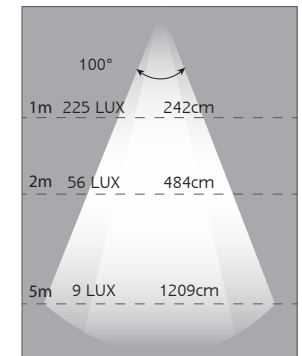

LUX-Distance Curve

Colour temperature scale

All enquiries P: 1800 815 000 E: led@ledautolamps.com.au, www.ledautolamps.com

All efforts are made to ensure all information is correct and up to date, it can be subject to change without notice. All measurements are in millimeters (mm) and are not to scale.

All LED Autolamps (AUST) designs are registered throughout the world. - Current as of 04/10/2022