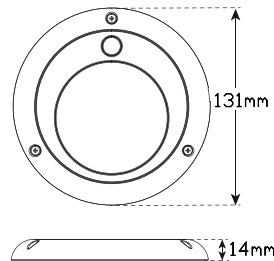

P/N 13118WM-PIR

9 335962 025992

P/N 13118WM-SW

9 335962 025985

P/N 13118WM

9 335962 025978

Fitting Instructions

Run wires through hole in mounting surface and then fix to flat surface using screws supplied. Wire **Colour Code**: Red - Power, Black - Earth