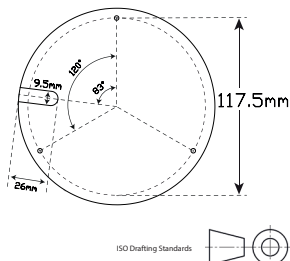

P/N 13118WM-PIR

9 335962 025992

P/N 13118WM-SW

9 335962 025985

P/N 13118WM

9 335962 025978

Fitting Instructions

Run wires through hole in mounting surface and then fix to flat surface using screws supplied. Wire **Colour Code**: Red - Power, Black - Earth